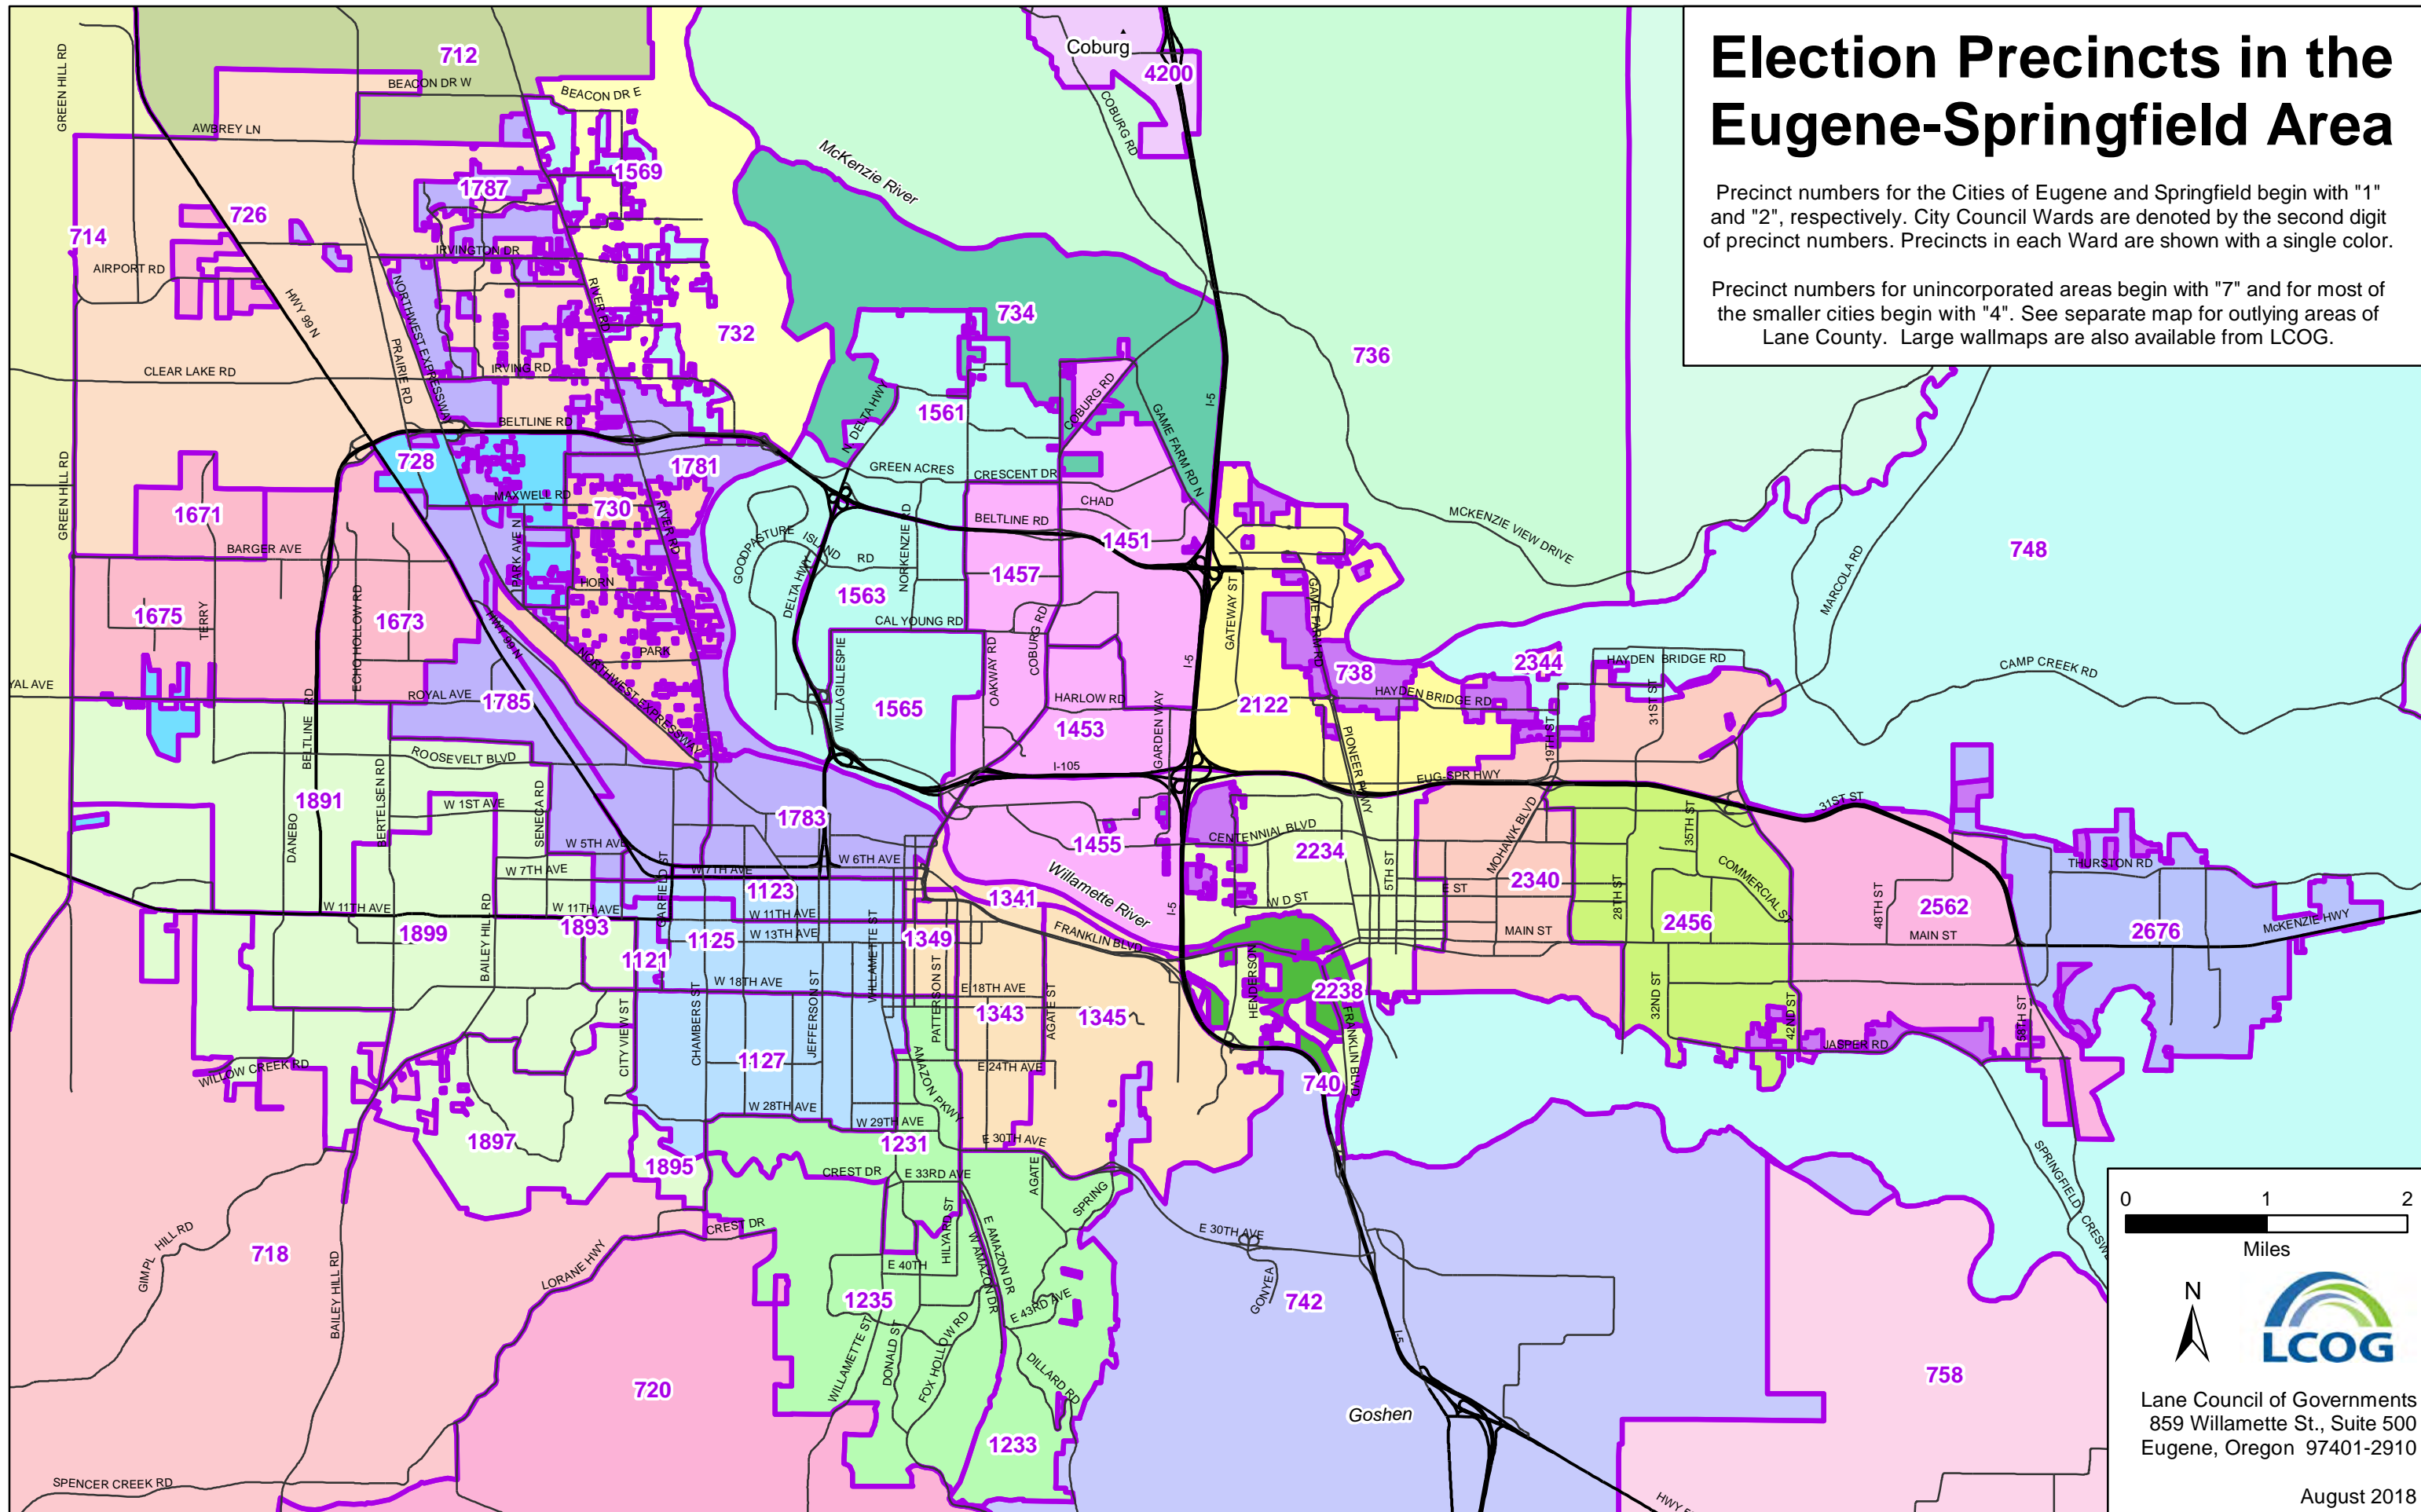

Election Precincts in the Eugene-Springfield Area

Precinct numbers for the Cities of Eugene and Springfield begin with "1" and "2", respectively. City Council Wards are denoted by the second digit of precinct numbers. Precincts in each Ward are shown with a single color.

Precinct numbers for unincorporated areas begin with "7" and for most of the smaller cities begin with "4". See separate map for outlying areas of Lane County. Large wallmaps are also available from LCOG.