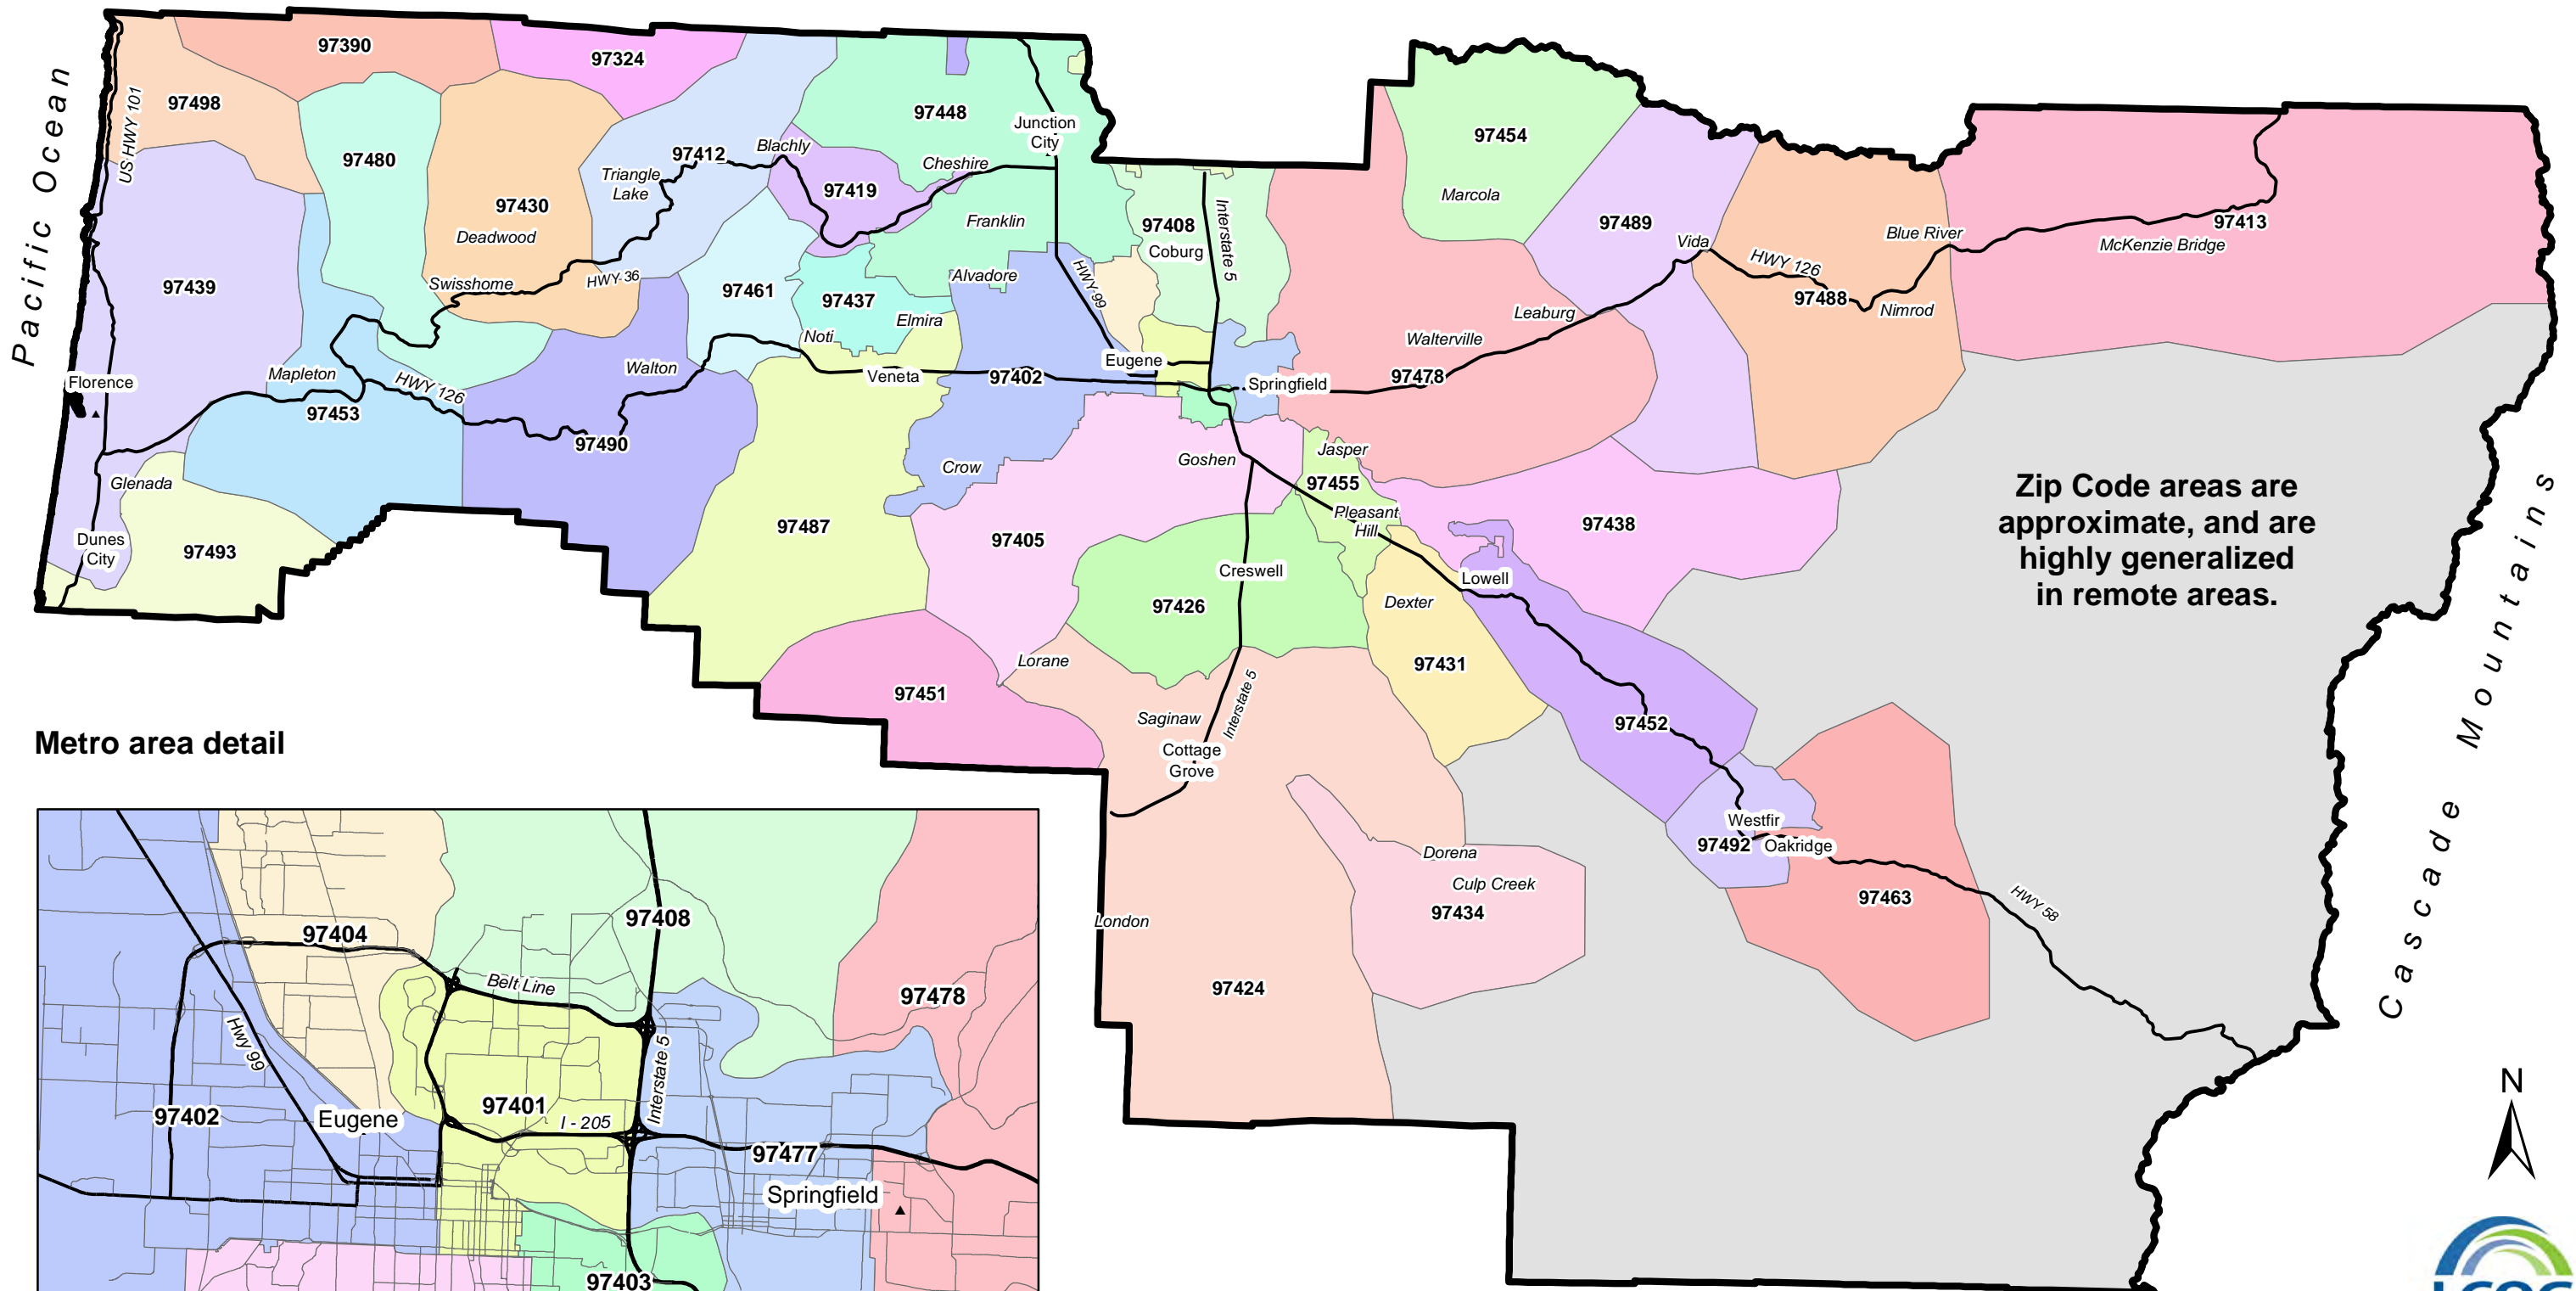

Zip Code Areas in Lane County

Zip Code areas are approximate, and are highly generalized in remote areas.

Metro area detail

Lane Council of Governments
 859 Willamette St., Suite 500
 Eugene, Oregon 97401-2910